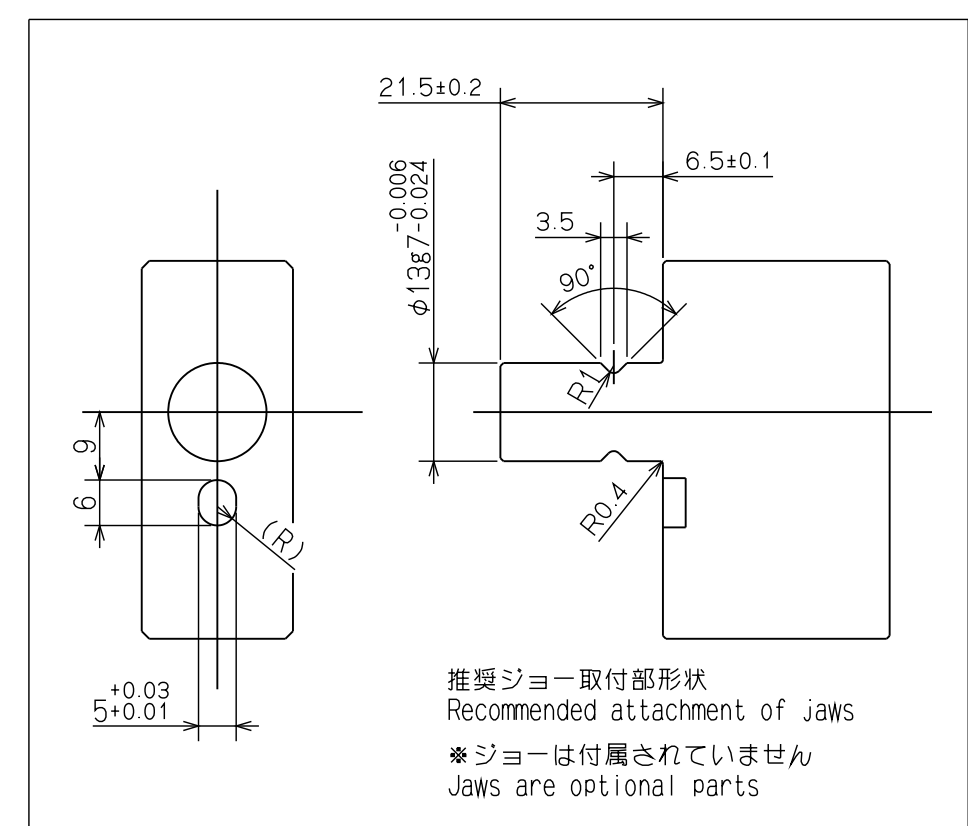

ベース配管詳細
Detail of direct connecting

CAREER		SCALE	TYPE	NTS-QM311	WEIGHT	kg
MANAGER	CHIEF	DRAWN BY	1:1	NAME	グリッパ NTS-QM311 ガイキ	
			3RD ANGLE		NTS-QM311 OUTSIDE VIEW	
KITAGAWA IRON WORKS CO.,LTD.		DATE		DRW NO.	61G 28 2071	3