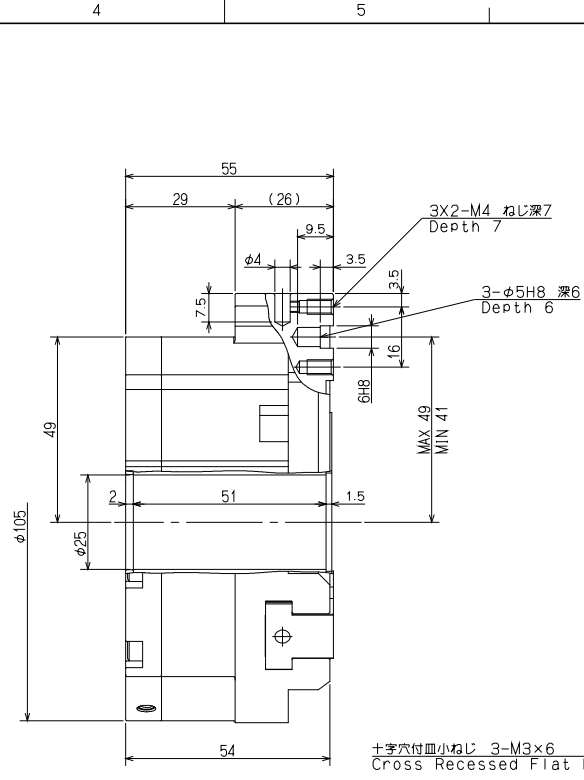

閉ポート M4 (ベース配管用)
Close Port
(for direct connect)

開ポート M4 (ベース配管用)
Open Port
(for direct connect)

十字穴付皿小ねじ 3-M3x6
Cross Recessed Flat Head Screw

ベース配管詳細
Detail of direct connecting

CAREER			SCALE	TYPE	NTB311	WEIGHT	k.g
MANAGER			1:1	グリッパ GRIPPER			
CHIEF			3RD ANGLE	NAME	NTB311 ガイキ		
DRAWN BY				NTB311 OUTSIDE VIEW			
KITAGAWA IRON WORKS CO.,LTD.			DATE	DRW NO.	61G	28	4072