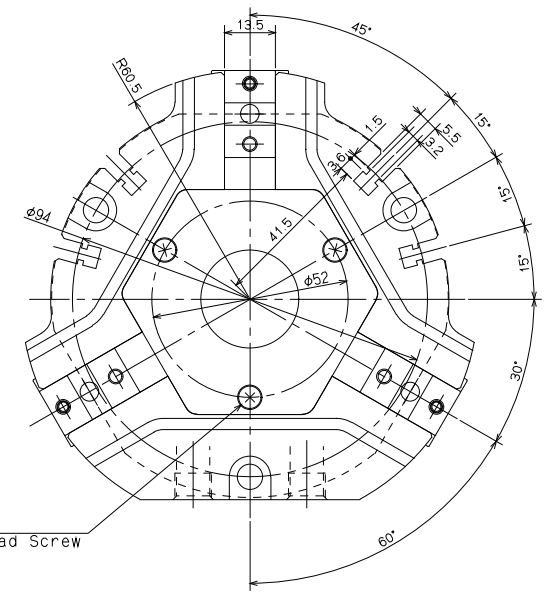

閉ポート M4 (ベース配管用)
Close Port
(for direct connect)

開ポート M4 (ベース配管用)
Open Port
(for direct connect)

十字穴付皿小ねじ 3-M3x6
Cross Recessed Flat Head Screw

ベース配管詳細
Detail of direct connecting

CAREER			SCALE	TYPE	NTB311	WEIGHT	k.g
MANAGER			1:1	グリッパ GRIPPER			
CHIEF			3RD ANGLE	NAME	NTB311 ガイキ		
DRAWN BY				NTB311 OUTSIDE VIEW			
KITAGAWA IRON WORKS CO.,LTD.			DATE	DRW NO.	61G	28	4072