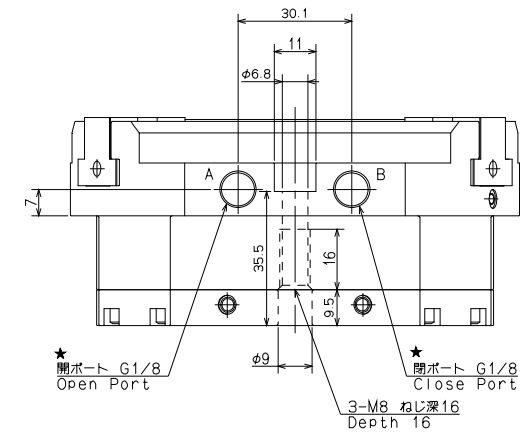

閉ポート M4 (ベース配管用)
Close Port
(for direct connect)

開ポート M4 (ベース配管用)
Open Port
(for direct connect)

十字穴付皿小ねじ 3-M3x6
Cross Recessed Flat Head Screw

ベース配管詳細
Detail of direct connecting

CAREER			SCALE	TYPE	NTB311	WEIGHT	k.g
MANAGER			1:1	グリッパ GRIPPER			
CHIEF			3RD ANGLE	NAME	NTB311 ガイキ		
DRAWN BY				NTB311 OUTSIDE VIEW			
KITAGAWA IRON WORKS CO.,LTD.			DATE	DRW NO.	61G	28	4072