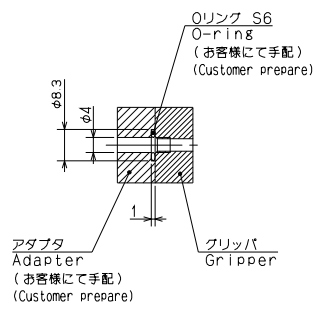

閉ポート M4 (ベース配管用)
Close Port
(for direct connect)

開ポート M4 (ベース配管用)
Open Port
(for direct connect)

十字穴付皿小ねじ 3-M3x6
Cross Recessed Flat Head Screw

ベース配管詳細
Detail of direct connecting

CAREER			SCALE	TYPE	NTB311	WEIGHT	k.g
MANAGER			1:1	グリッパ GRIPPER			
CHIEF			3RD ANGLE	NAME	NTB311 ガイキ		
DRAWN BY				NTB311 OUTSIDE VIEW			
KITAGAWA IRON WORKS CO.,LTD.			DATE	DRW NO.	61G	28	4072