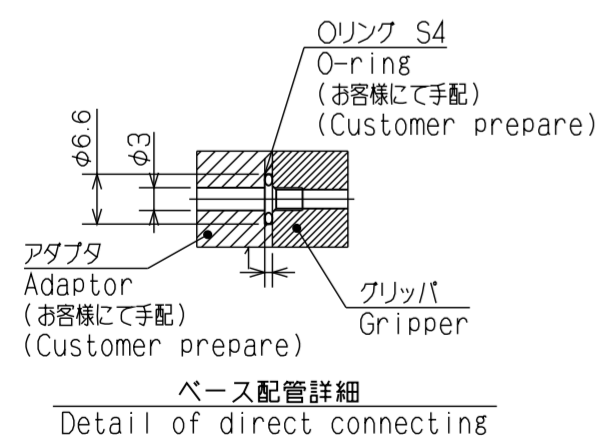

C

D

E

F

CAREER			SCALE	TYPE	NPGT10	WEIGHT	kg
MANAGER	CHIEF	DRAWN BY	1:1	グリッパ GRIPPER			
			3RD ANGLE	NAME	NPGT10 ガイキ NPGT10 OUTSIDE VIEW		
Kitagawa Corporation		DATE		DRW NO.	61G 28 7878		