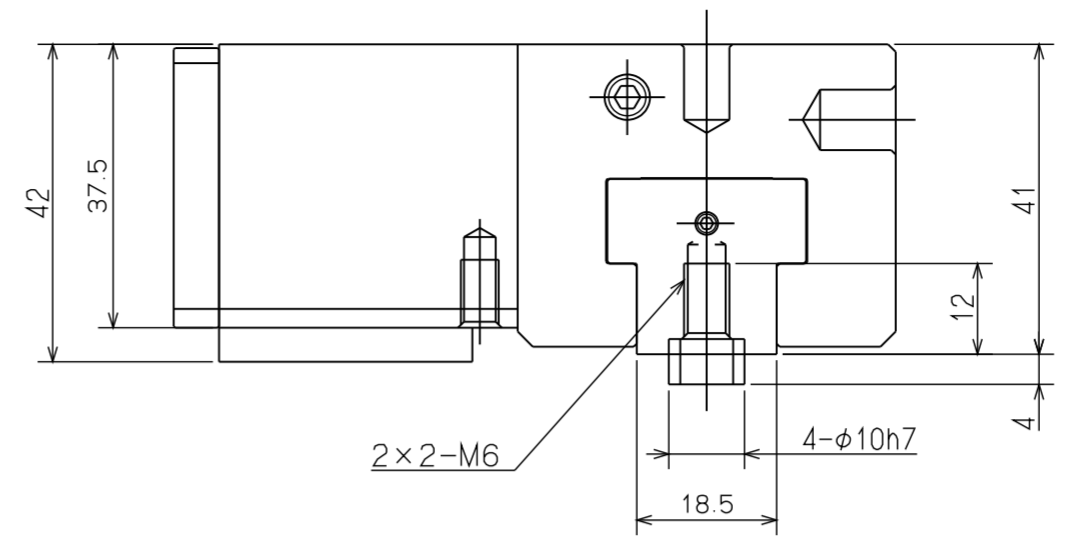

C

D

E

F

CAREER			SCALE	TYPE	NPGT10	WEIGHT	kg
MANAGER	CHIEF	DRAWN BY	1:1	グリッパ GRIPPER			
			3RD ANGLE	NAME	NPGT10 ガイキ NPGT10 OUTSIDE VIEW		
Kitagawa Corporation		DATE		DRW NO.	61G 28 7878		