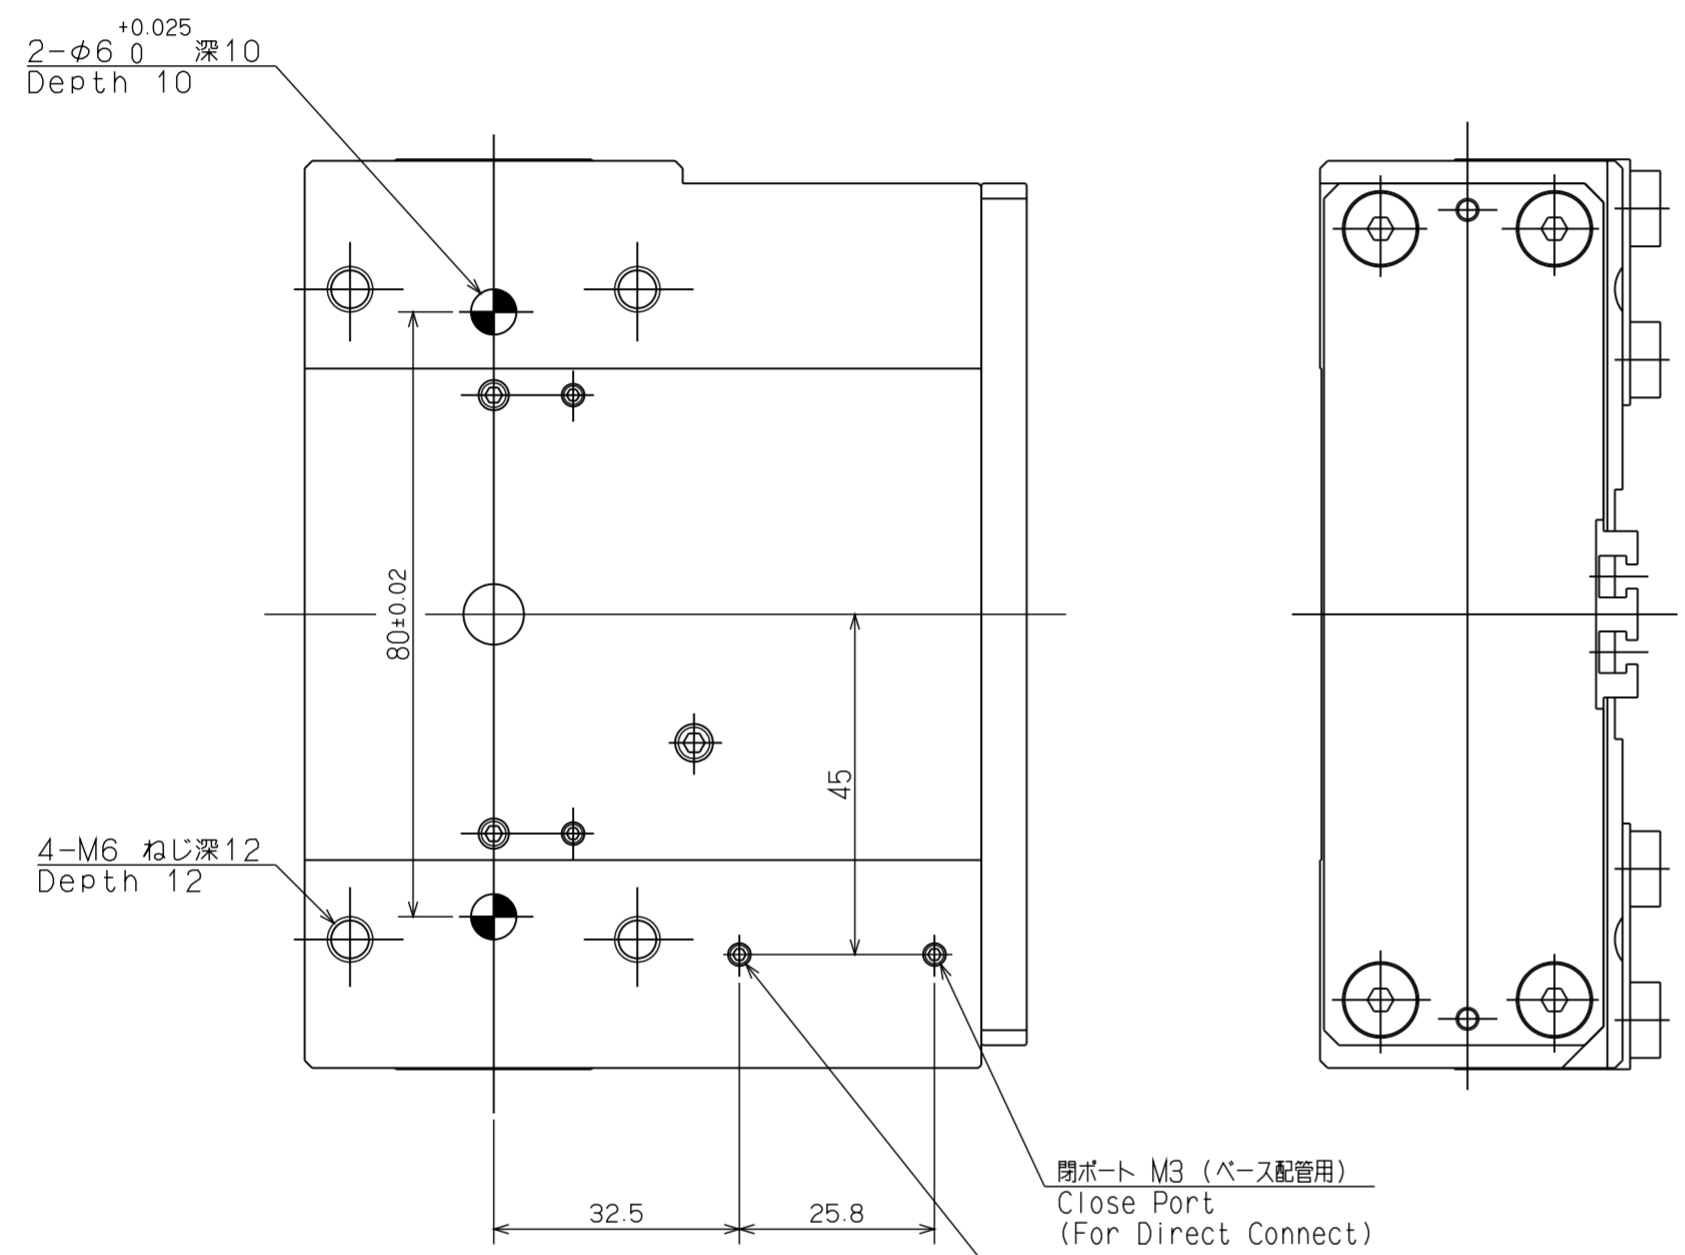

C

D

E

F

CAREER			SCALE	TYPE	NPGT10	WEIGHT	kg
MANAGER	CHIEF	DRAWN BY	1:1	グリッパ GRIPPER			
			3RD ANGLE	NAME	NPGT10 ガイキ NPGT10 OUTSIDE VIEW		
Kitagawa Corporation		DATE		DRW NO.	61G 28 7878		