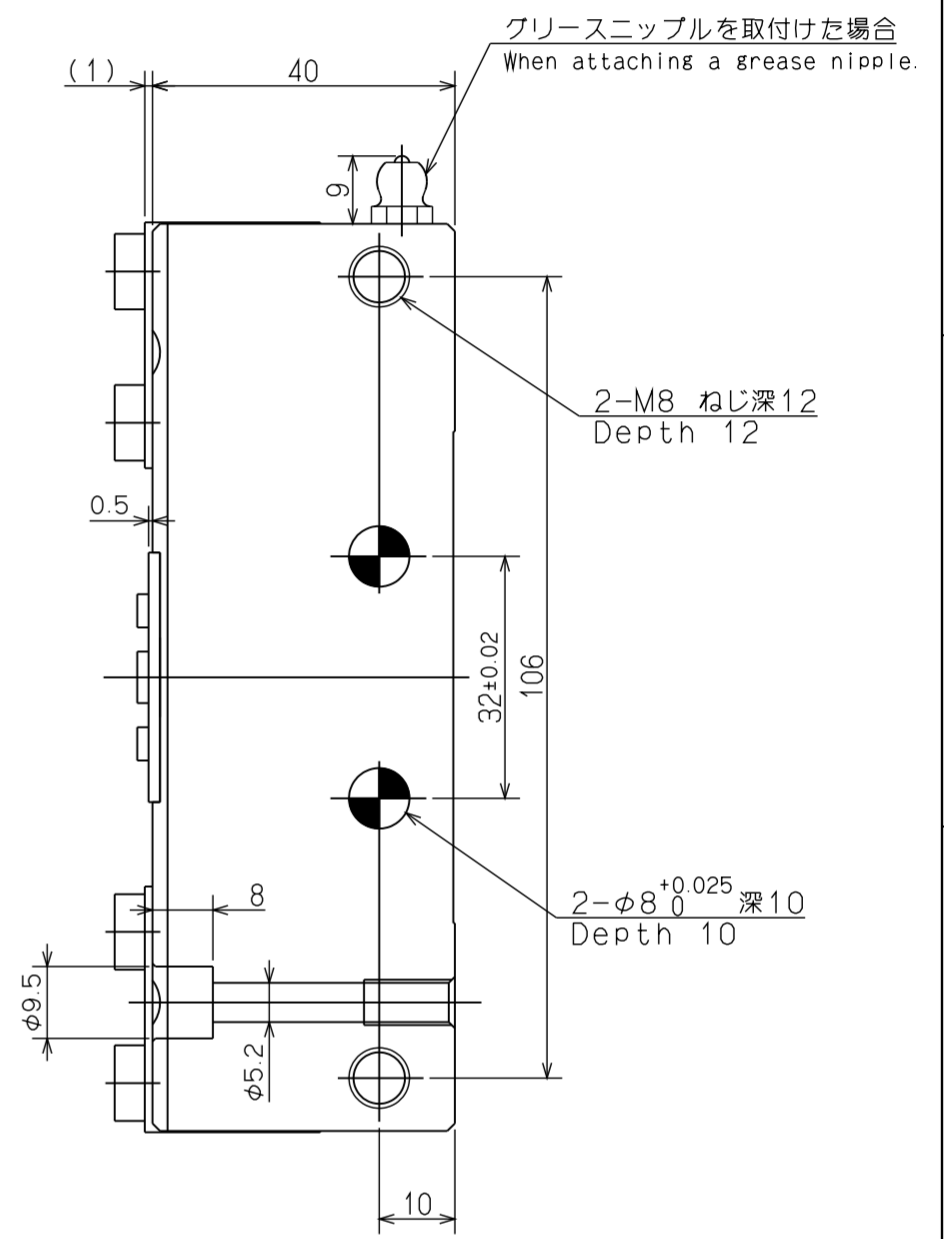

C

D

E

F

CAREER			SCALE	TYPE	NPGT10	WEIGHT	kg
MANAGER	CHIEF	DRAWN BY	1:1	グリッパ GRIPPER			
			3RD ANGLE	NAME	NPGT10 ガイキ NPGT10 OUTSIDE VIEW		
Kitagawa Corporation		DATE		DRW NO.	61G 28 7878		