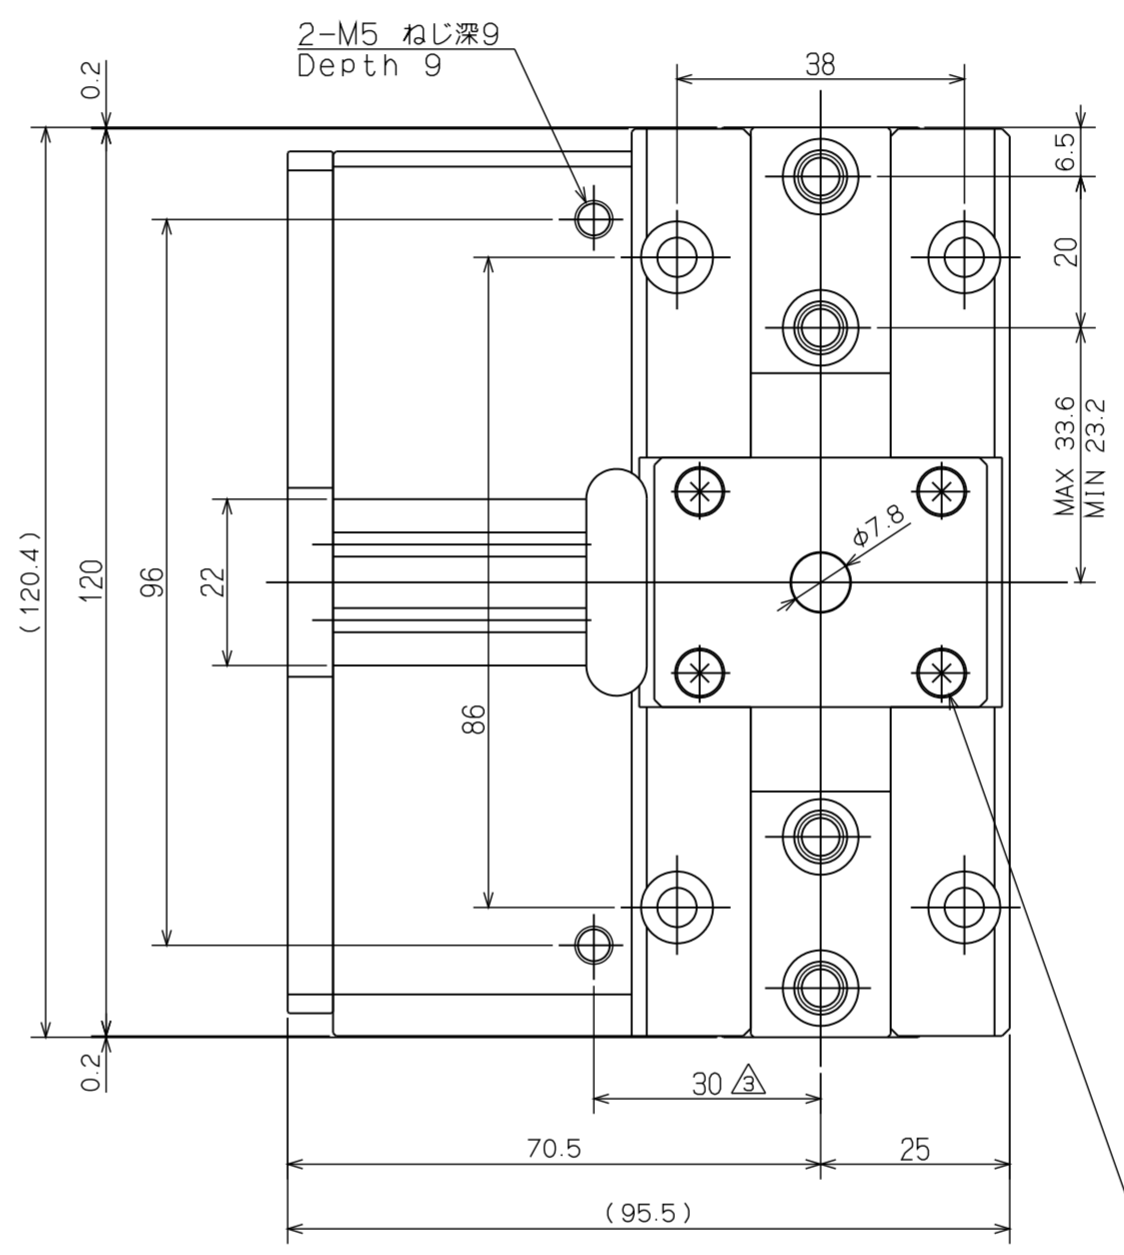

C

D

E

F

CAREER			SCALE	TYPE	NPGT10	WEIGHT	kg
MANAGER	CHIEF	DRAWN BY	1:1	グリッパ GRIPPER			
			3RD ANGLE	NAME	NPGT10 ガイキ NPGT10 OUTSIDE VIEW		
Kitagawa Corporation		DATE		DRW NO.	61G 28 7878		