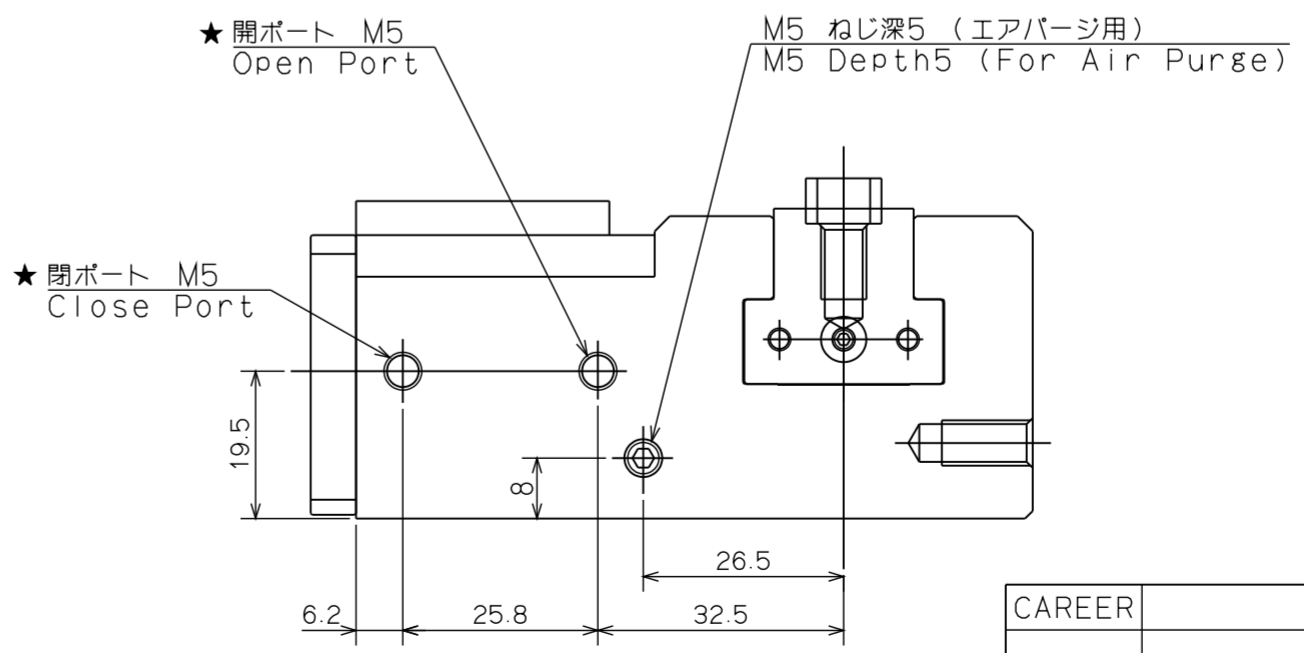

C

D

E

F

CAREER			SCALE	TYPE	NPGT10	WEIGHT	kg
MANAGER	CHIEF	DRAWN BY	1:1	グリッパ GRIPPER			
			3RD ANGLE	NAME	NPGT10 ガイキ NPGT10 OUTSIDE VIEW		
Kitagawa Corporation		DATE		DRW NO.	61G 28 7878		