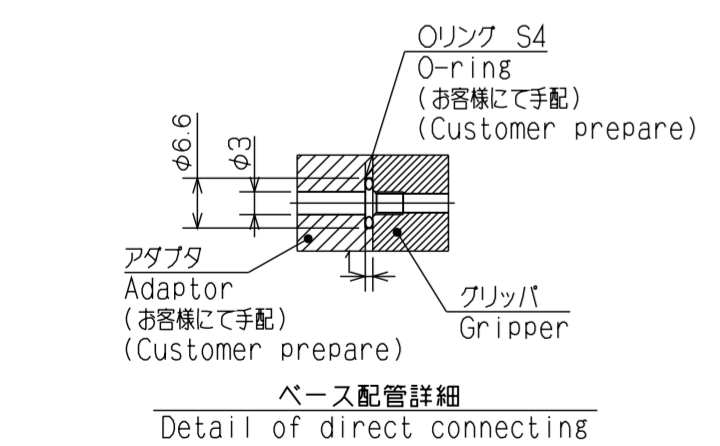

1 2 3 4 5 6 7 8

A
B
C
D
E
F

CAREER		SCALE	TYPE	NPGT08S	WEIGHT	kg
MANAGER	CHIEF	DRAWN BY	1:1	フリッパー GRIPPER		
Kitagawa Corporation			3RD ANGLE	NAME	NPJT08S ガイキ NPJT08S OUTSIDE VIEW	
DATE			DRW NO.	61G 28 7969	△	