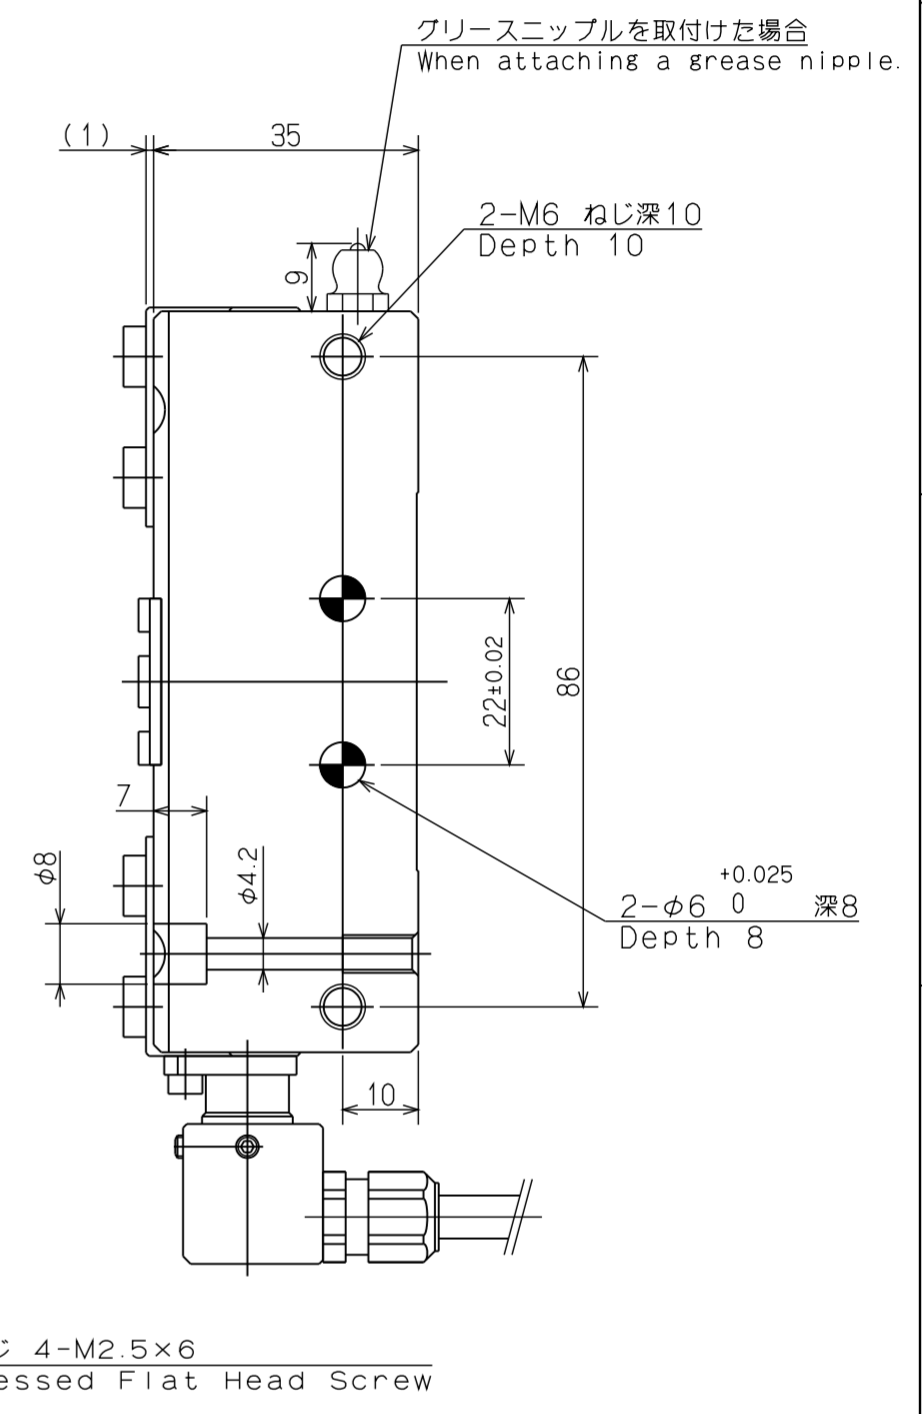

1 2 3 4 5 6 7 8

A
B
C
D
E
F

CAREER		SCALE	TYPE	NPGT08S	WEIGHT	kg
MANAGER	CHIEF	DRAWN BY	1:1	フリッパー GRIPPER		
Kitagawa Corporation			3RD ANGLE	NAME	NPJT08S ガイキ NPJT08S OUTSIDE VIEW	
DATE			DRW NO.	61G 28 7969	△	

1 2 3 4 5 6 7 8