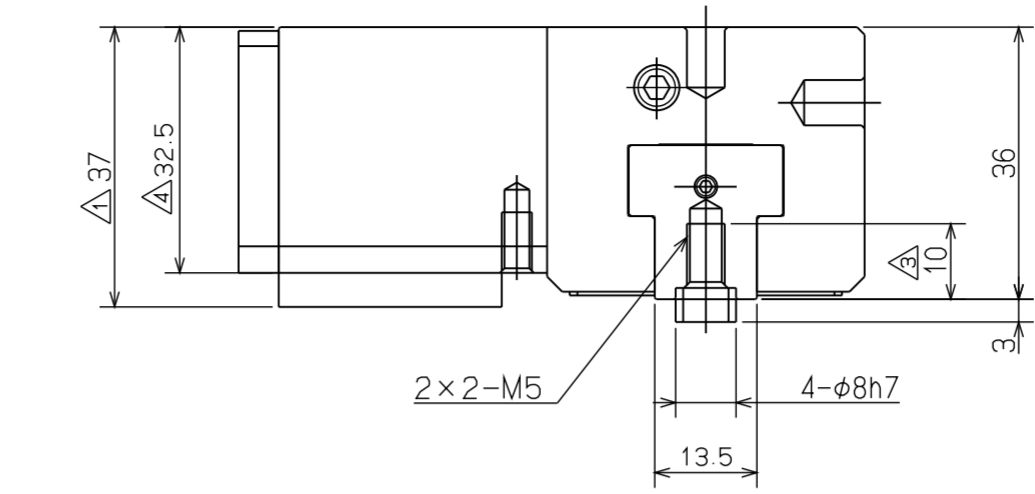

1 2 3 4 5 6 7 8

A
B
C
D
E
F

CAREER		SCALE	TYPE	NPGT08S	WEIGHT	kg
MANAGER	CHIEF	DRAWN BY	1:1	フリッパー GRIPPER		
Kitagawa Corporation			3RD ANGLE	NAME	NPJT08S ガイキ NPJT08S OUTSIDE VIEW	
DATE			DRW NO.	61G 28 7969	△	