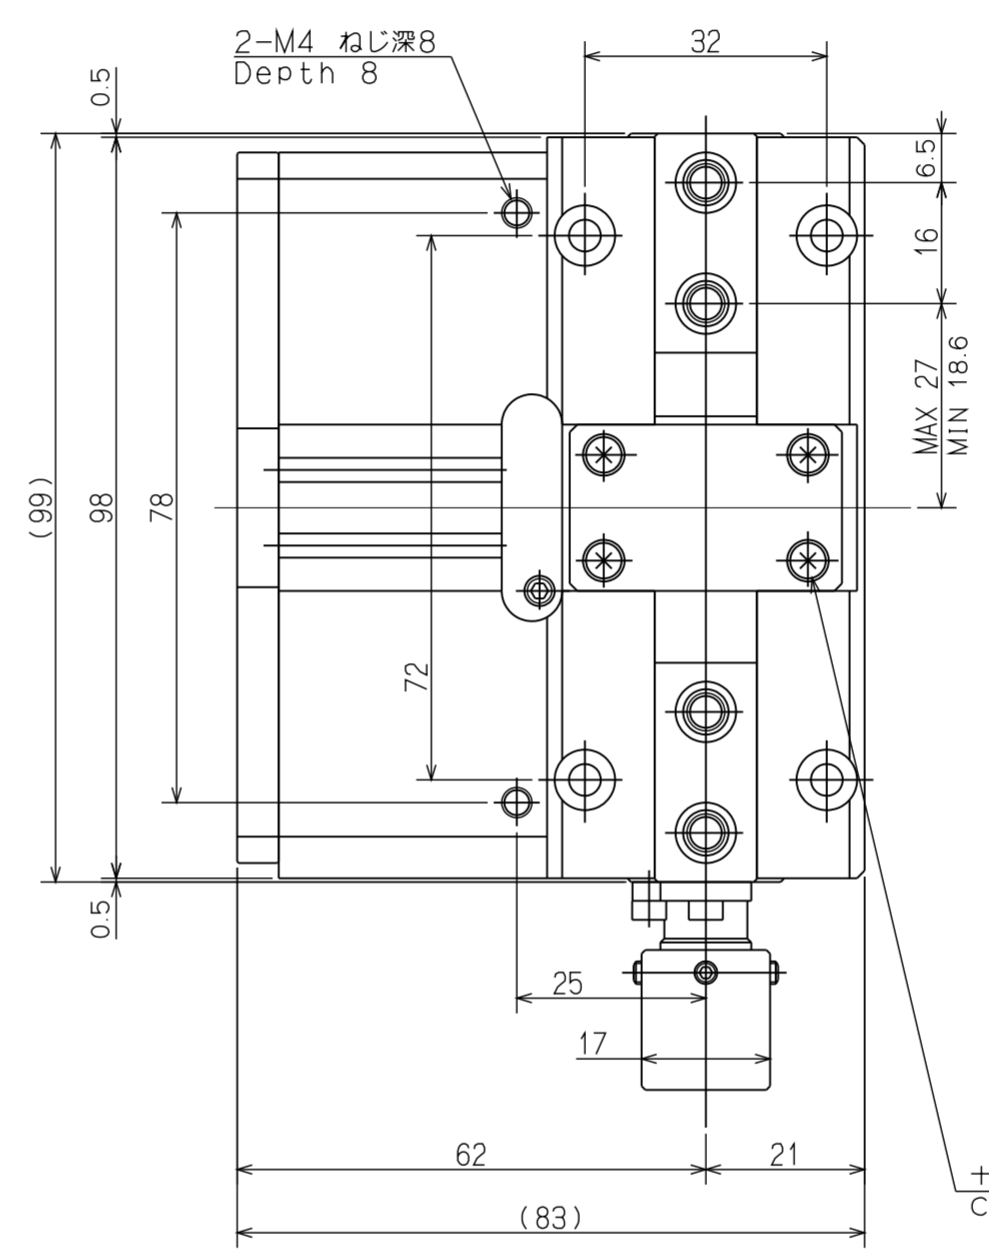

1 2 3 4 5 6 7 8

A
B
C
D
E
F

CAREER		SCALE	TYPE	NPGT08S	WEIGHT	kg
MANAGER	CHIEF	DRAWN BY	1:1	フリッパー GRIPPER		
Kitagawa Corporation			3RD ANGLE	NAME	NPJT08S ガイキ NPJT08S OUTSIDE VIEW	
DATE			DRW NO.	61G 28 7969	△	

1 2 3 4 5 6 7 8