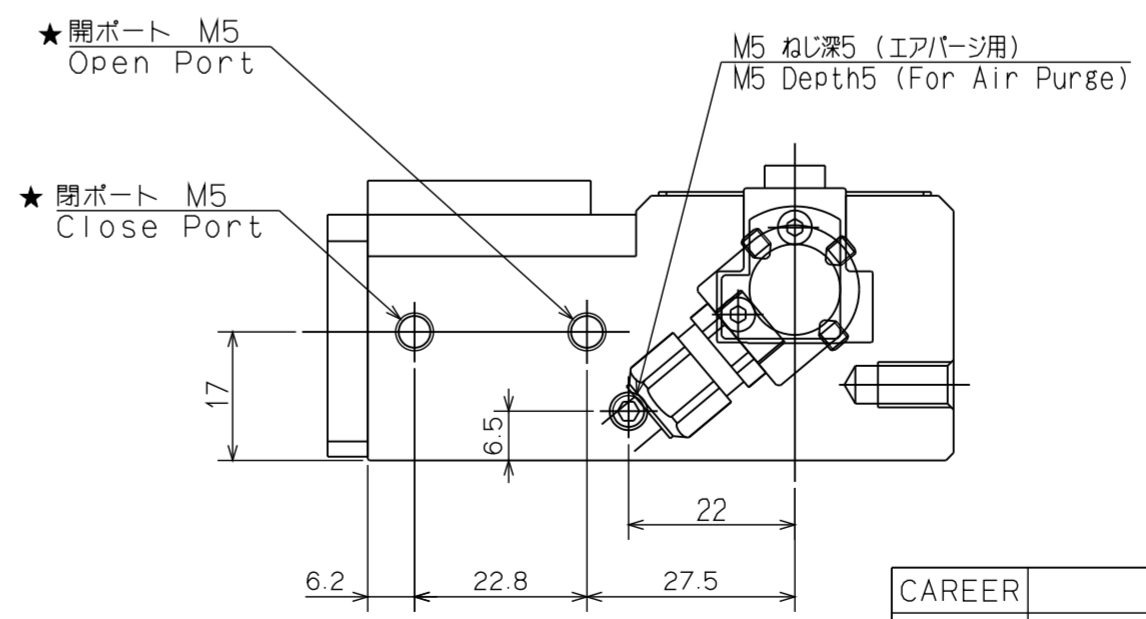

1 2 3 4 5 6 7 8

A
B
C
D
E
F

CAREER		SCALE	TYPE	NPGT08S	WEIGHT	kg
MANAGER	CHIEF	DRAWN BY	1:1	フリッパー GRIPPER		
Kitagawa Corporation			3RD ANGLE	NAME	NPJT08S ガイキ NPJT08S OUTSIDE VIEW	
DATE			DRW NO.	61G 28 7969	△	