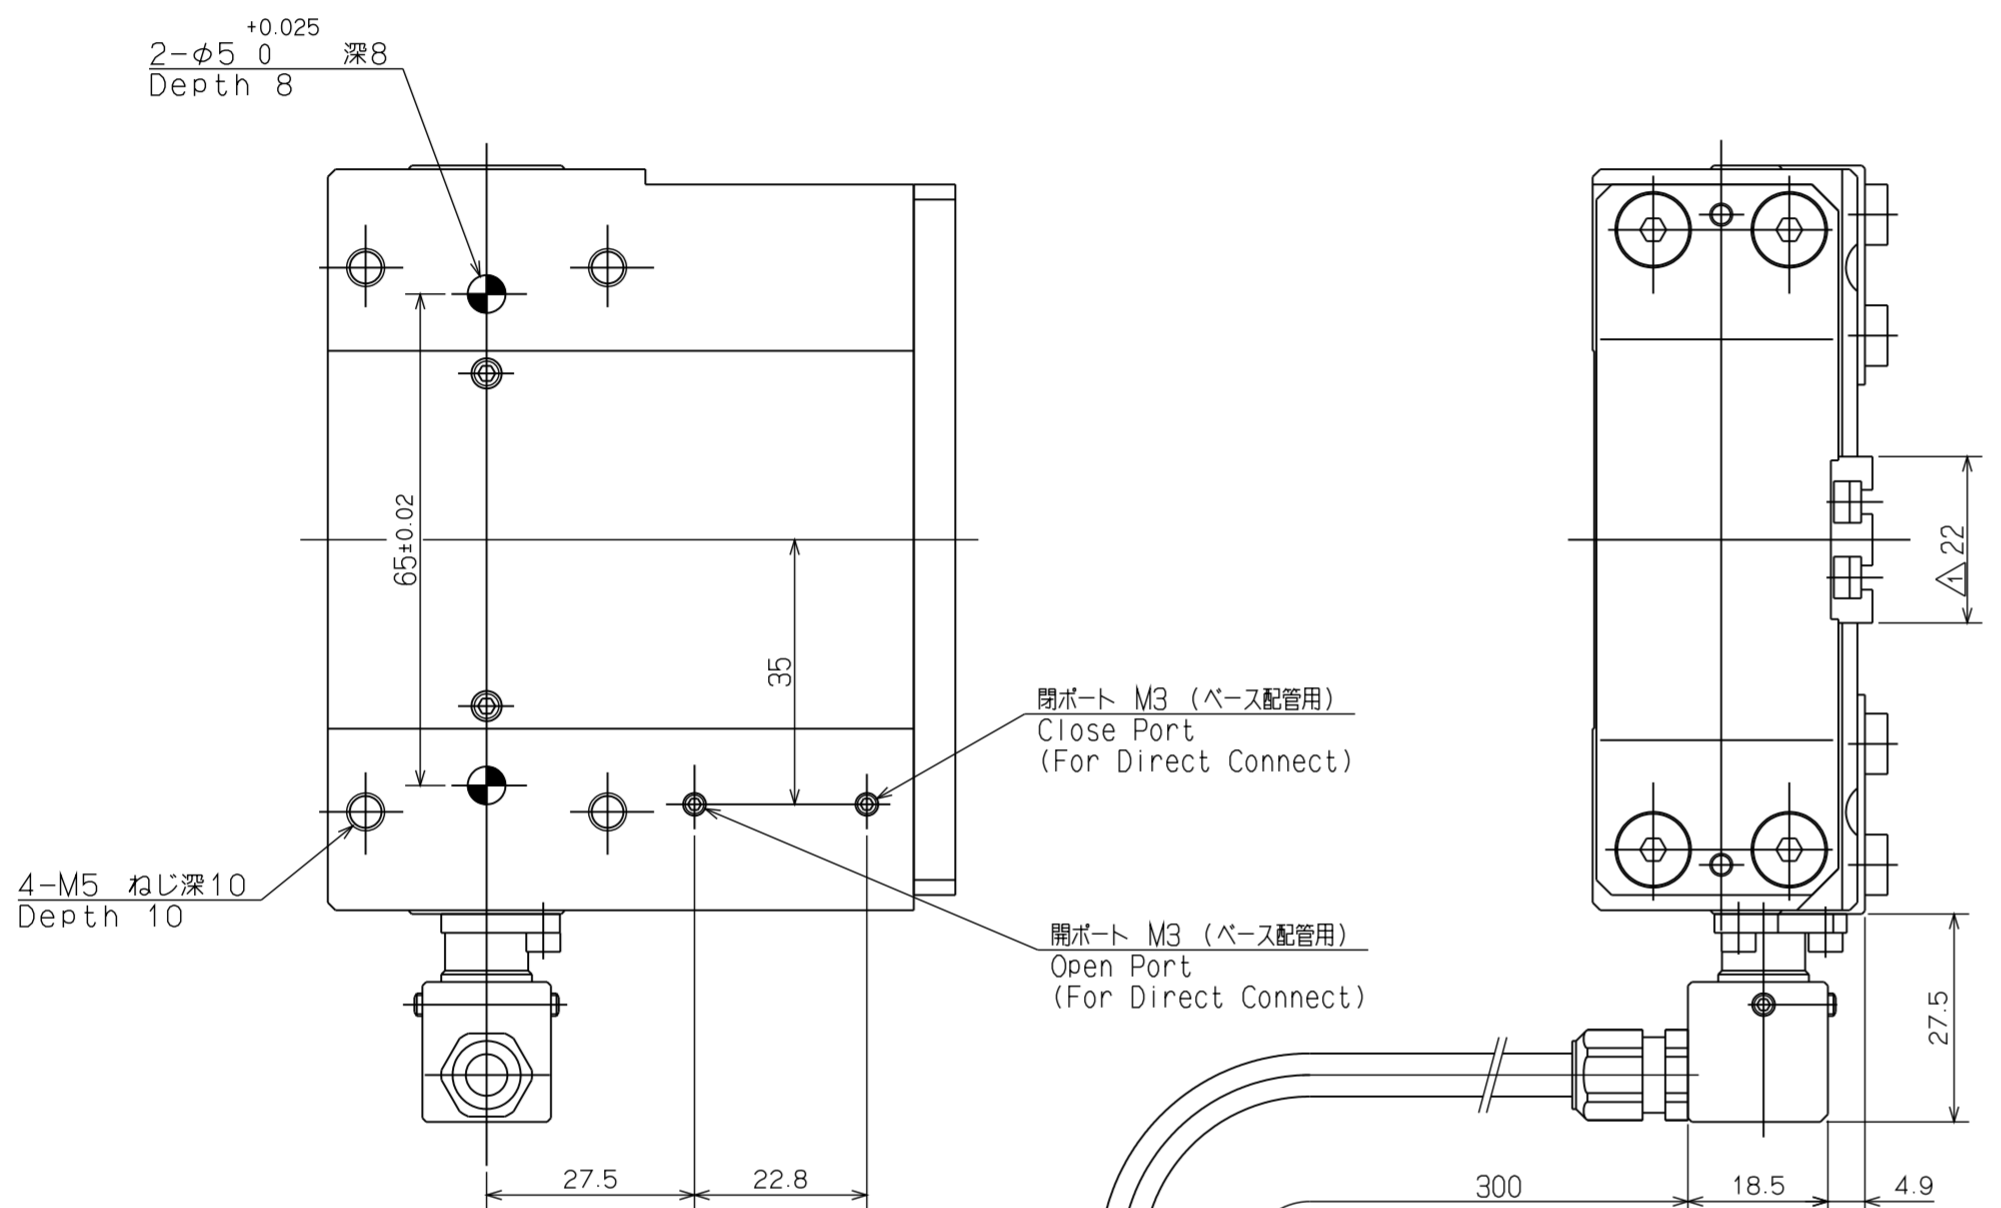

1 2 3 4 5 6 7 8

A
B
C
D
E
F

CAREER		SCALE	TYPE	NPGT08S	WEIGHT	kg
MANAGER	CHIEF	DRAWN BY	1:1	フリッパー GRIPPER		
Kitagawa Corporation			3RD ANGLE	NAME	NPJT08S ガイキ NPJT08S OUTSIDE VIEW	
DATE			DRW NO.	61G 28 7969	△	

1 2 3 4 5 6 7 8