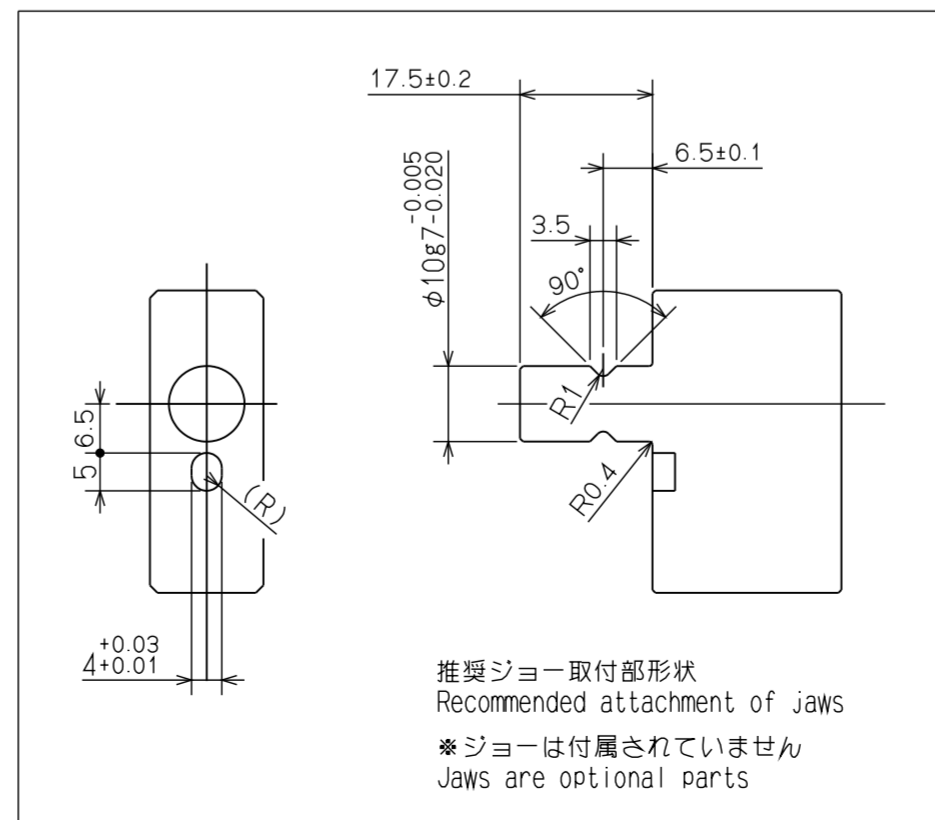

十字穴付皿小ねじ 3-M3x6
 Cross Recessed Flat Head Screw
 3- $\phi 6$ 深15
 Depth 15

CAREER		SCALE	TYPE	NTS-QM309	WEIGHT	kg
MANAGER	CHIEF	DRAWN BY	1:1	グリッパ		
			3RD ANGLE	NTS-QM309 ガイキ		
KITAGAWA IRON WORKS CO.,LTD.		DATE		NTS-QM309 OUTSIDE VIEW		
			DRW NO.	61G	28	8517
						3