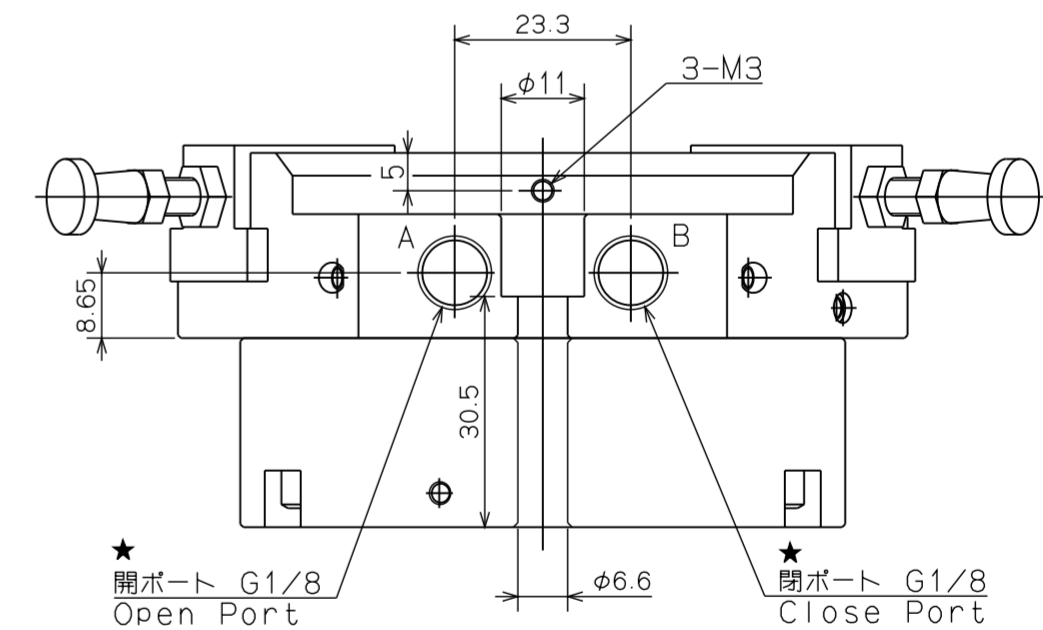

十字穴付皿小ねじ 3-M3x6
 Cross Recessed Flat Head Screw
 3- $\phi 6$ 深15
 Depth 15

CAREER		SCALE	TYPE	NTS-QM309	WEIGHT	kg
MANAGER	CHIEF	DRAWN BY	1:1	グリッパ		
			3RD ANGLE	NTS-QM309 ガイキ		
KITAGAWA IRON WORKS CO.,LTD.		DATE		NTS-QM309 OUTSIDE VIEW		
			DRW NO.	61G	28	8517
						3