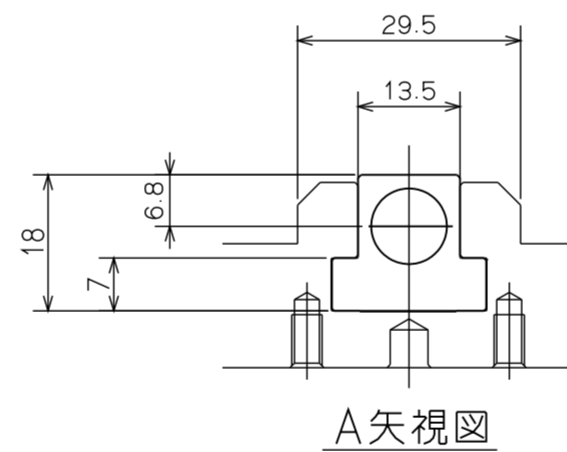

十字穴付皿小ねじ 3-M3x6
 Cross Recessed Flat Head Screw
 3- $\phi 6$ 深15
 Depth 15

CAREER		SCALE	TYPE	NTS-QM309	WEIGHT	kg
MANAGER	CHIEF	DRAWN BY	1:1	グリッパ		
			3RD ANGLE	NTS-QM309 ガイキ		
KITAGAWA IRON WORKS CO.,LTD.		DATE		NTS-QM309 OUTSIDE VIEW		
			DRW NO.	61G	28	8517
						3