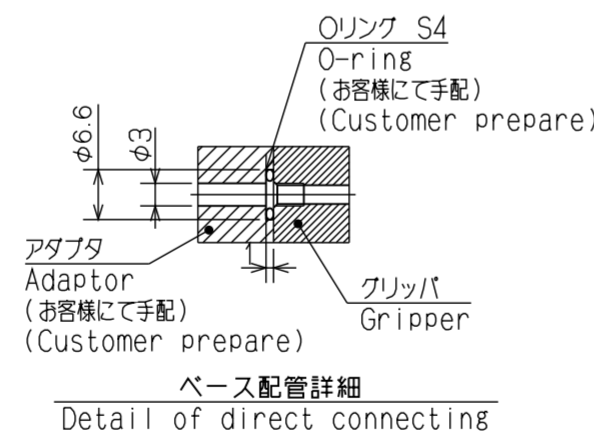

十字穴付皿小ねじ 3-M3x6
 Cross Recessed Flat Head Screw
 3- $\phi 6$ 深15
 Depth 15

CAREER		SCALE	TYPE	NTS-QM309	WEIGHT	kg
MANAGER	CHIEF	DRAWN BY	1:1	グリッパ		
			3RD ANGLE	NTS-QM309 ガイキ		
KITAGAWA IRON WORKS CO.,LTD.		DATE		NTS-QM309 OUTSIDE VIEW		
			DRW NO.	61G	28	8517
						3