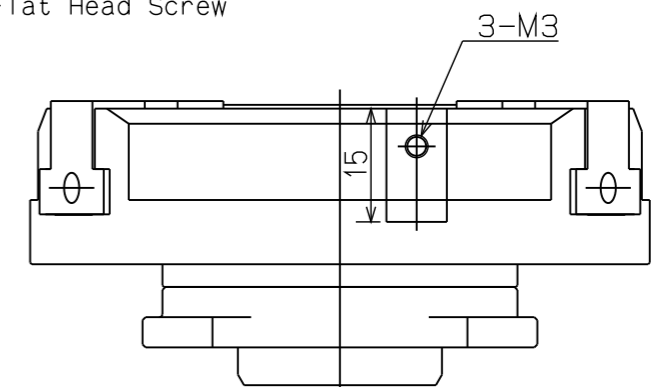

十字穴付皿小ねじ 3-M2.5×6
Cross Recessed Flat Head Screw

CAREER		SCALE	TYPE	QQ30608	WEIGHT	kg
		1:1		トリッパ GRIPPER		
MANAGER	CHIEF	DRAWN BY	NAME	QQ30608 ガイキ QQ30608 OUTSIDE VIEW		
		DATE	3RD ANGLE	DRW NO.	61G 84 9968	1
Kitagawa Corporation						