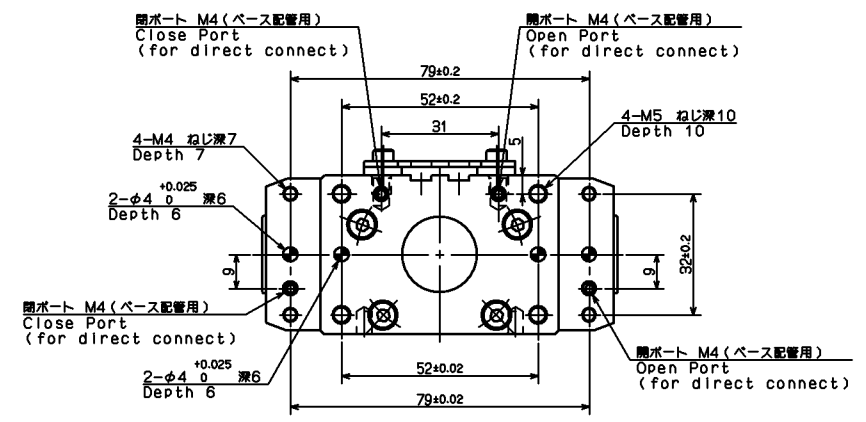

ベース配管詳細
Detail of direct connecting

CAREER			SCALE	TYPE	NTS208	WEIGHT	kg
MANAGER	CHIEF	DRAWN BY	1:1	NAME	グリップ GRIPPER		
KITAGAWA IRON WORKS CO.,LTD.			DATE	3rd ANGLE	NTS208 カクイ NTS208 OUTSIDE VIEW		
				DRW NO.	61G	28	1101